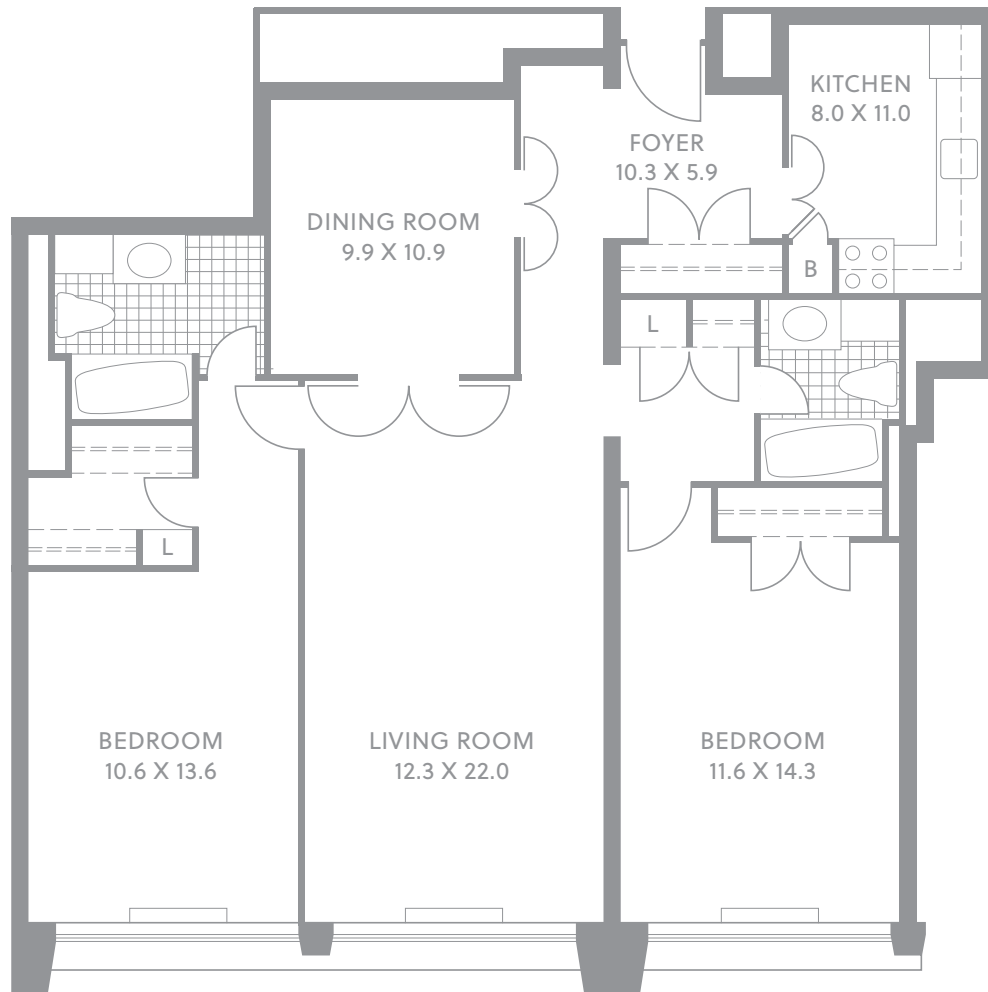

Highrise Unit 01  
Two Bedroom  
1,195 sq. ft.

44 Charles  
West | At  
Manulife  
Centre

Dimensions, sizes, specifications, layouts and materials are approximate only and subject to change without notice. E.&O.E.