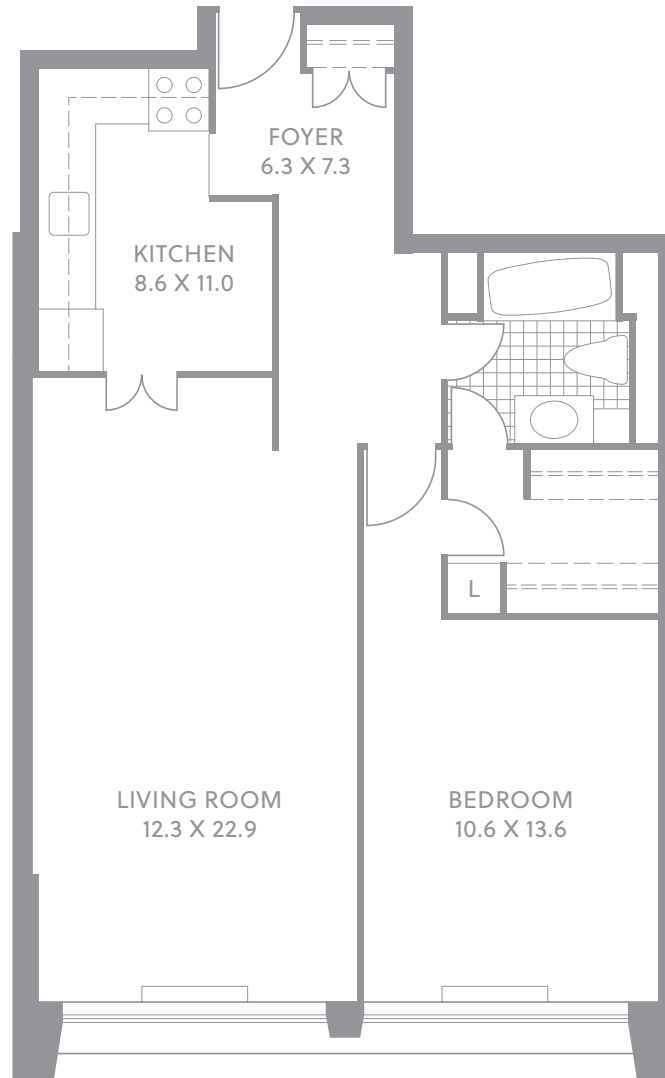

Highrise Unit 12
One Bedroom
738 sq. ft.

44 Charles
West | At
Manulife
Centre

Dimensions, sizes, specifications, layouts and materials are approximate only and subject to change without notice. E.&O.E.

rent44charles.ca