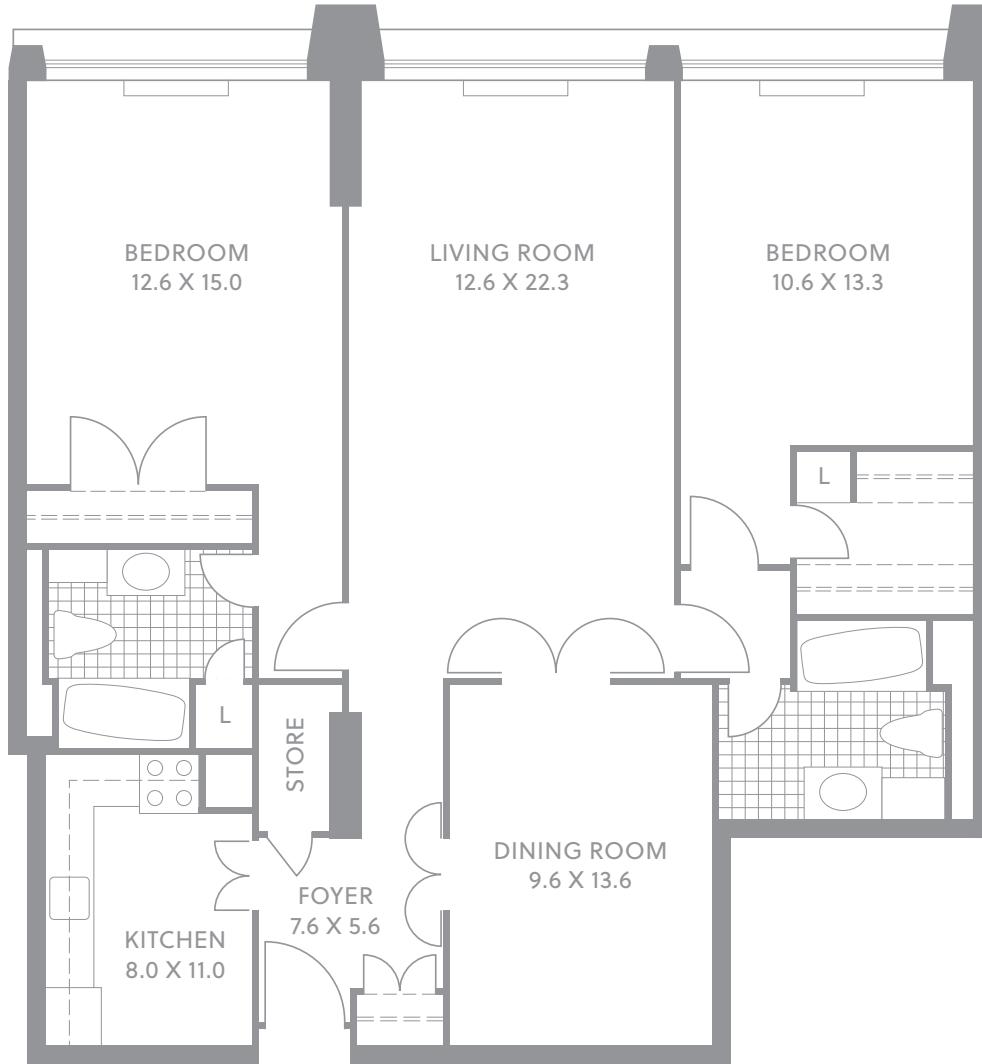

Highrise Unit 05  
Two Bedroom  
1,229 sq. ft.

44 Charles  
West | At  
Manulife  
Centre

Dimensions, sizes, specifications, layouts and materials are approximate only and subject to change without notice. E.&O.E.