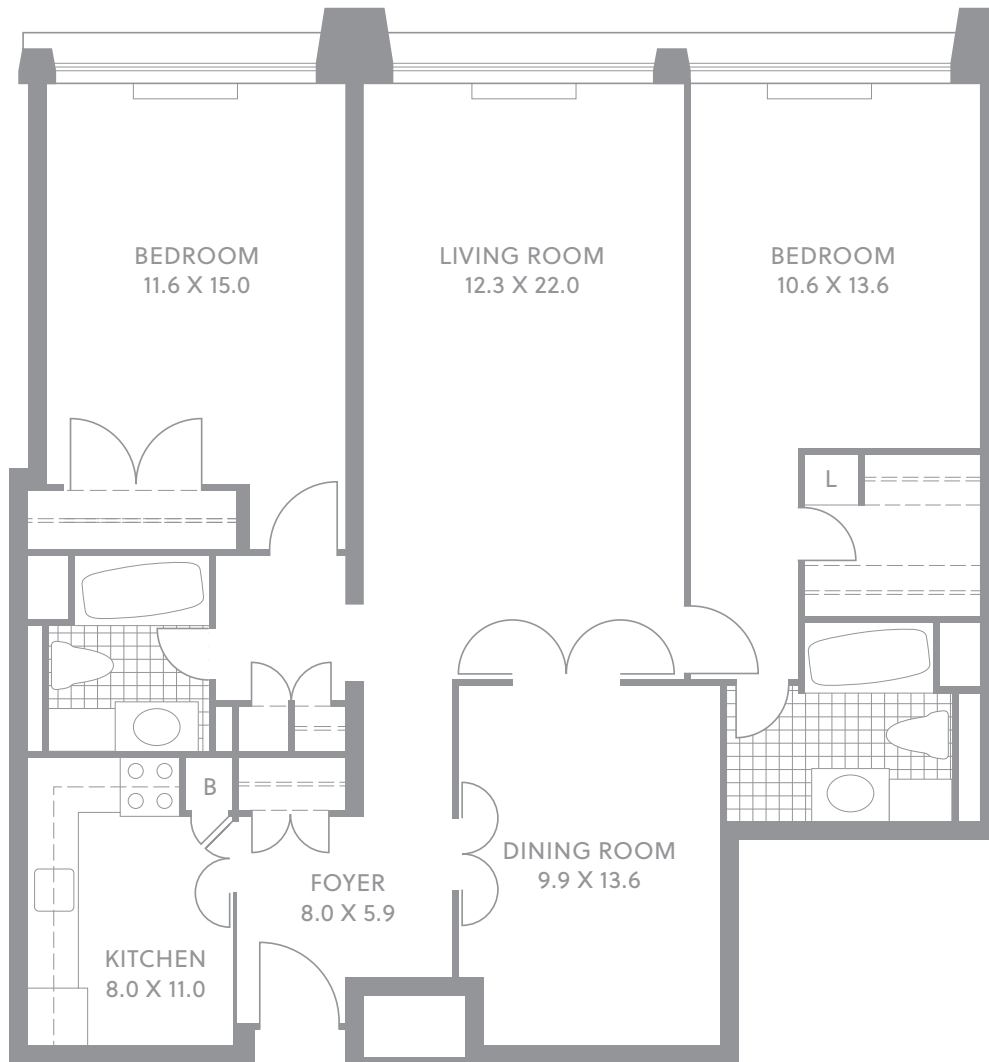

Highrise Unit 07
Two Bedroom
1,227 sq. ft.

44 Charles
West | At
Manulife
Centre

Dimensions, sizes, specifications, layouts and materials are approximate only and subject to change without notice. E.&O.E.