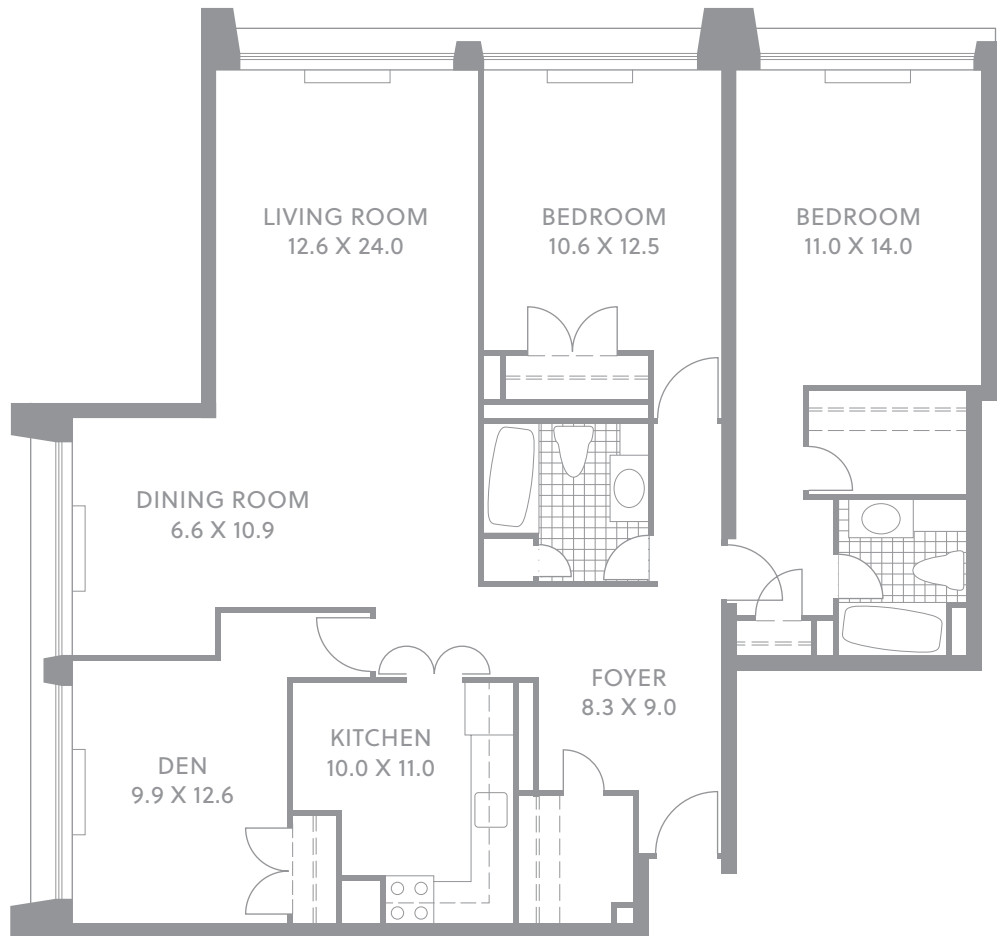

Highrise Unit 08
Two Bedroom
+ Den
1,378 sq. ft.

44 Charles
West | At
Manulife
Centre

Dimensions, sizes, specifications, layouts and materials are approximate only and subject to change without notice. E.&O.E.