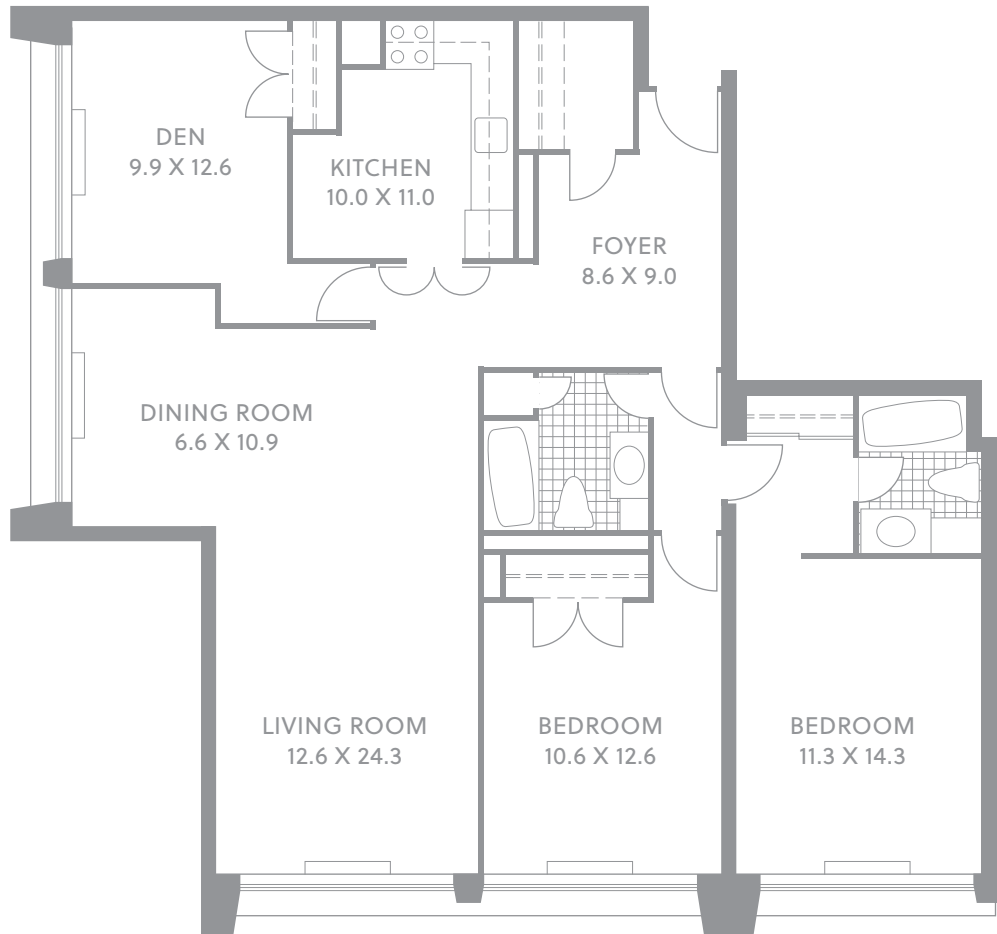

Highrise Unit 09
Two Bedroom
+ Den
1,305 sq. ft.

44 Charles
West | At
Manulife
Centre

Dimensions, sizes, specifications, layouts and materials are approximate only and subject to change without notice. E.&O.E.