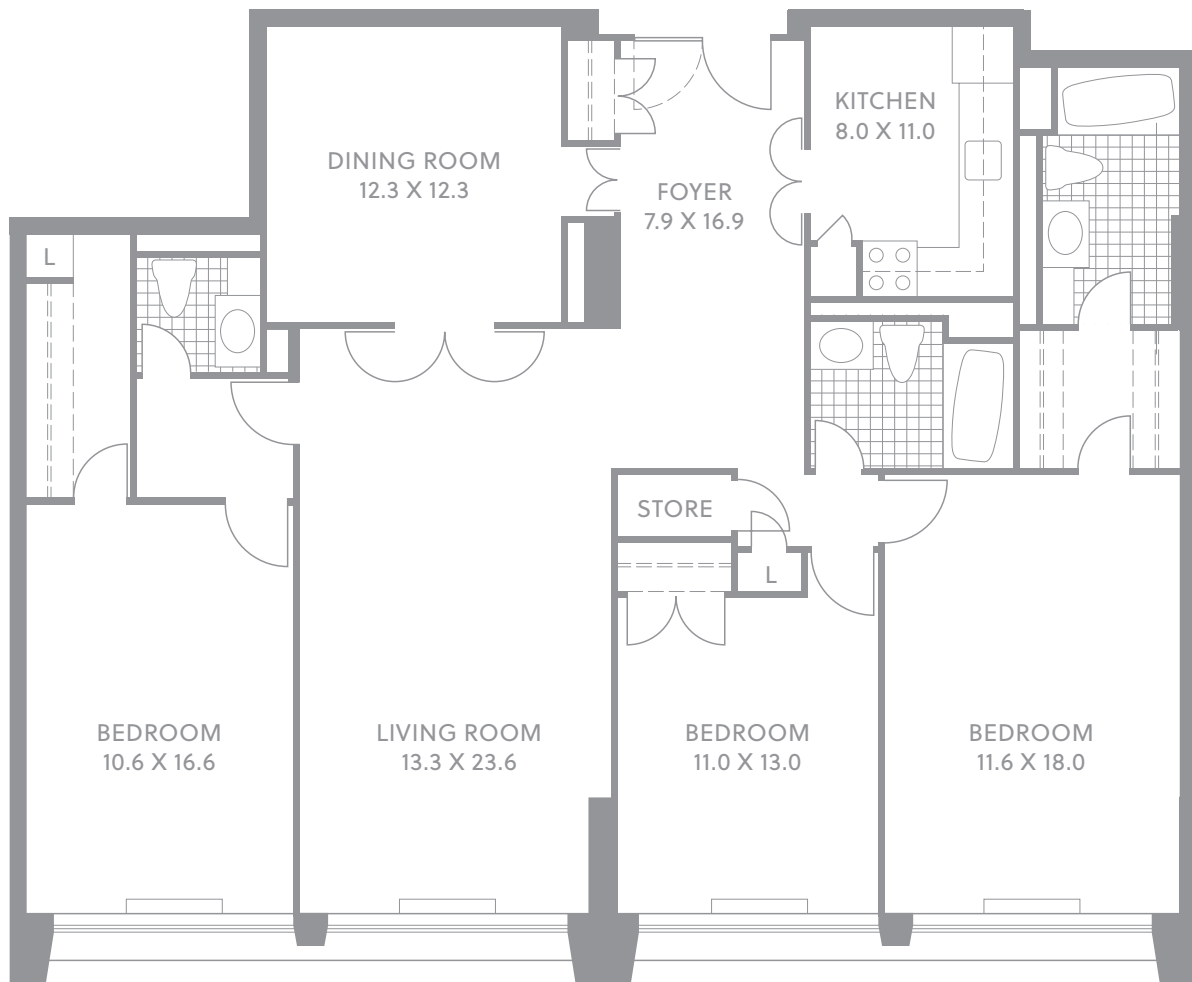

Highrise Unit 11  
Three Bedroom  
1,609 sq. ft.

44 Charles West | At Manulife Centre

Dimensions, sizes, specifications, layouts and materials are approximate only and subject to change without notice. E.&O.E.