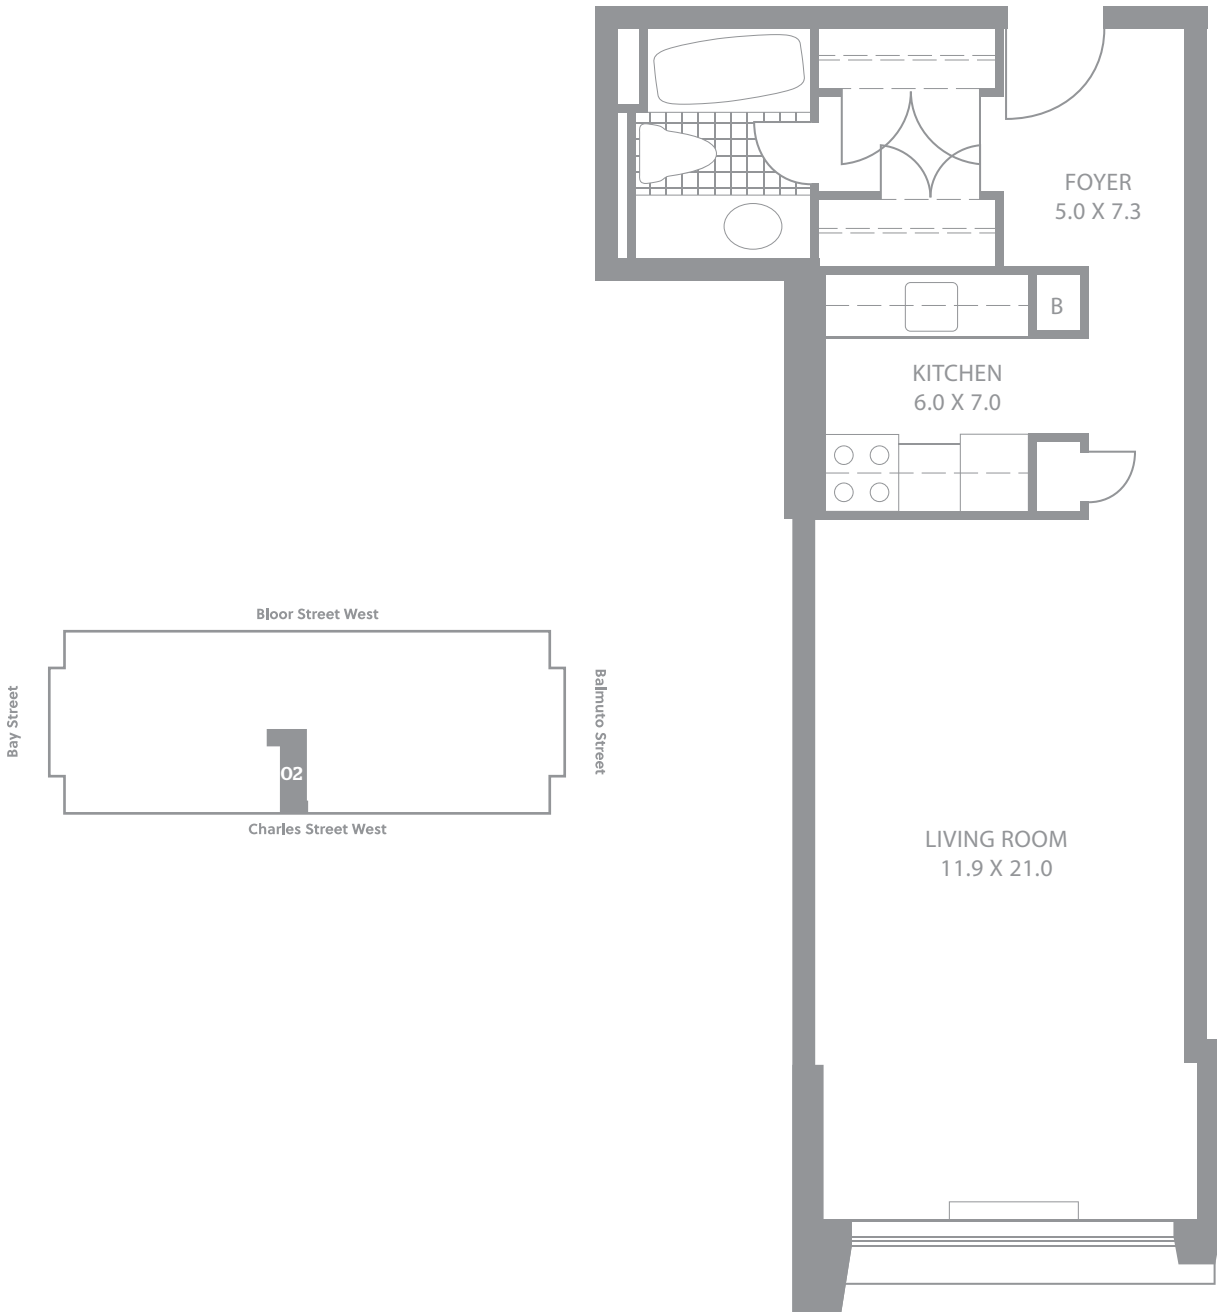

Lowrise Unit 02
Large Studio
444 sq. ft.

44 Charles
West | At
Manulife
Centre

Dimensions, sizes, specifications, layouts and materials are approximate only and subject to change without notice. E.&O.E.

rent44charles.ca