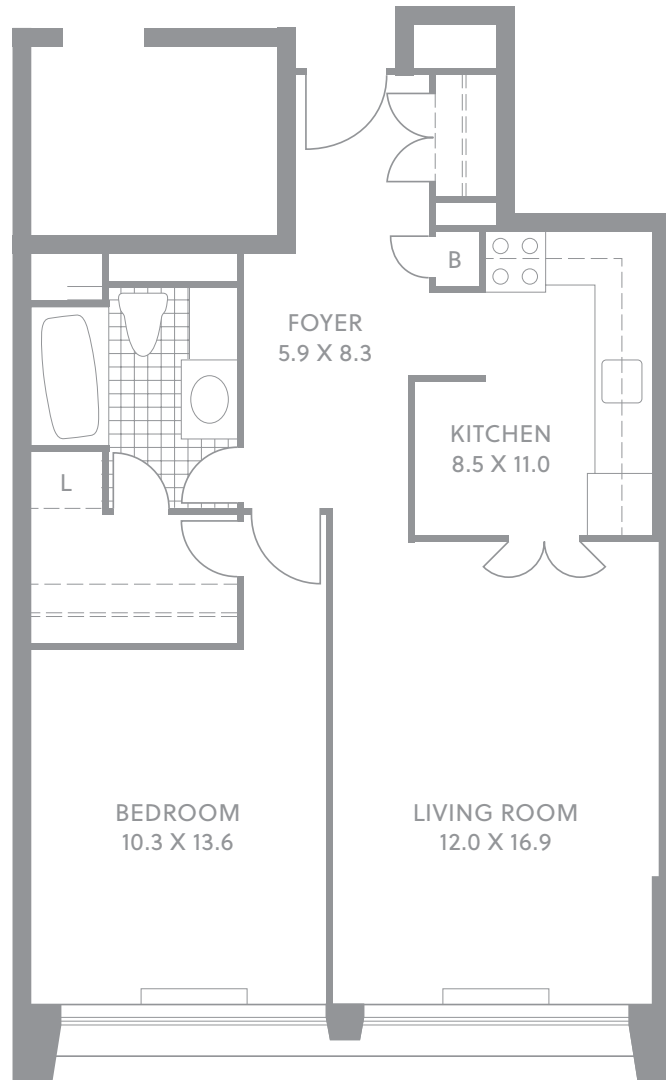

Lowrise Unit 03  
One Bedroom  
680 sq. ft.

44 Charles  
West | At  
Manulife  
Centre

Dimensions, sizes, specifications, layouts and materials are approximate only and subject to change without notice. E.&O.E.