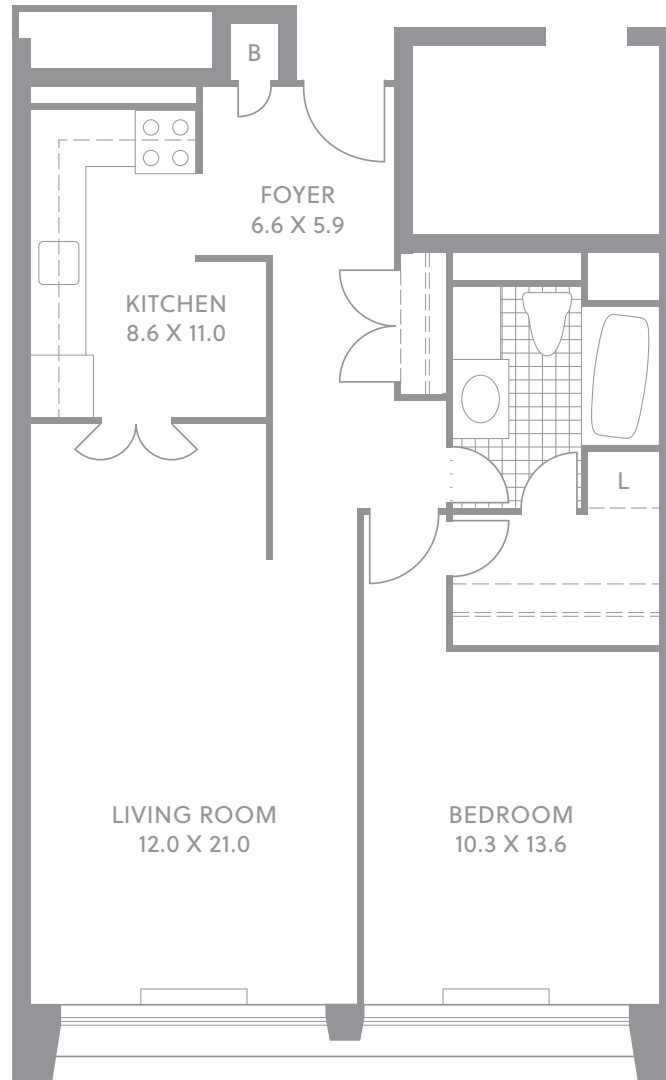

Lowrise Unit 04  
One Bedroom  
728 sq. ft.

44 Charles  
West | At  
Manulife  
Centre

Dimensions, sizes, specifications, layouts and materials are approximate only and subject to change without notice. E.&O.E.