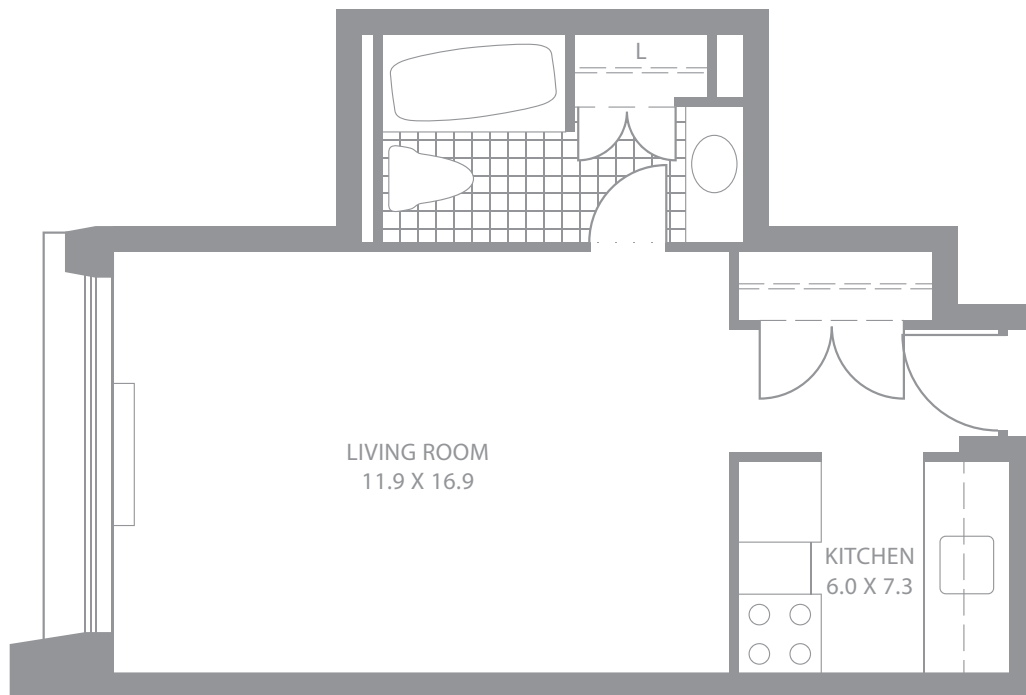

Lowrise Unit 07  
Small Studio  
361 sq. ft.

44 Charles  
West | At  
Manulife  
Centre

Dimensions, sizes, specifications, layouts and materials are approximate only and subject to change without notice. E.&O.E.