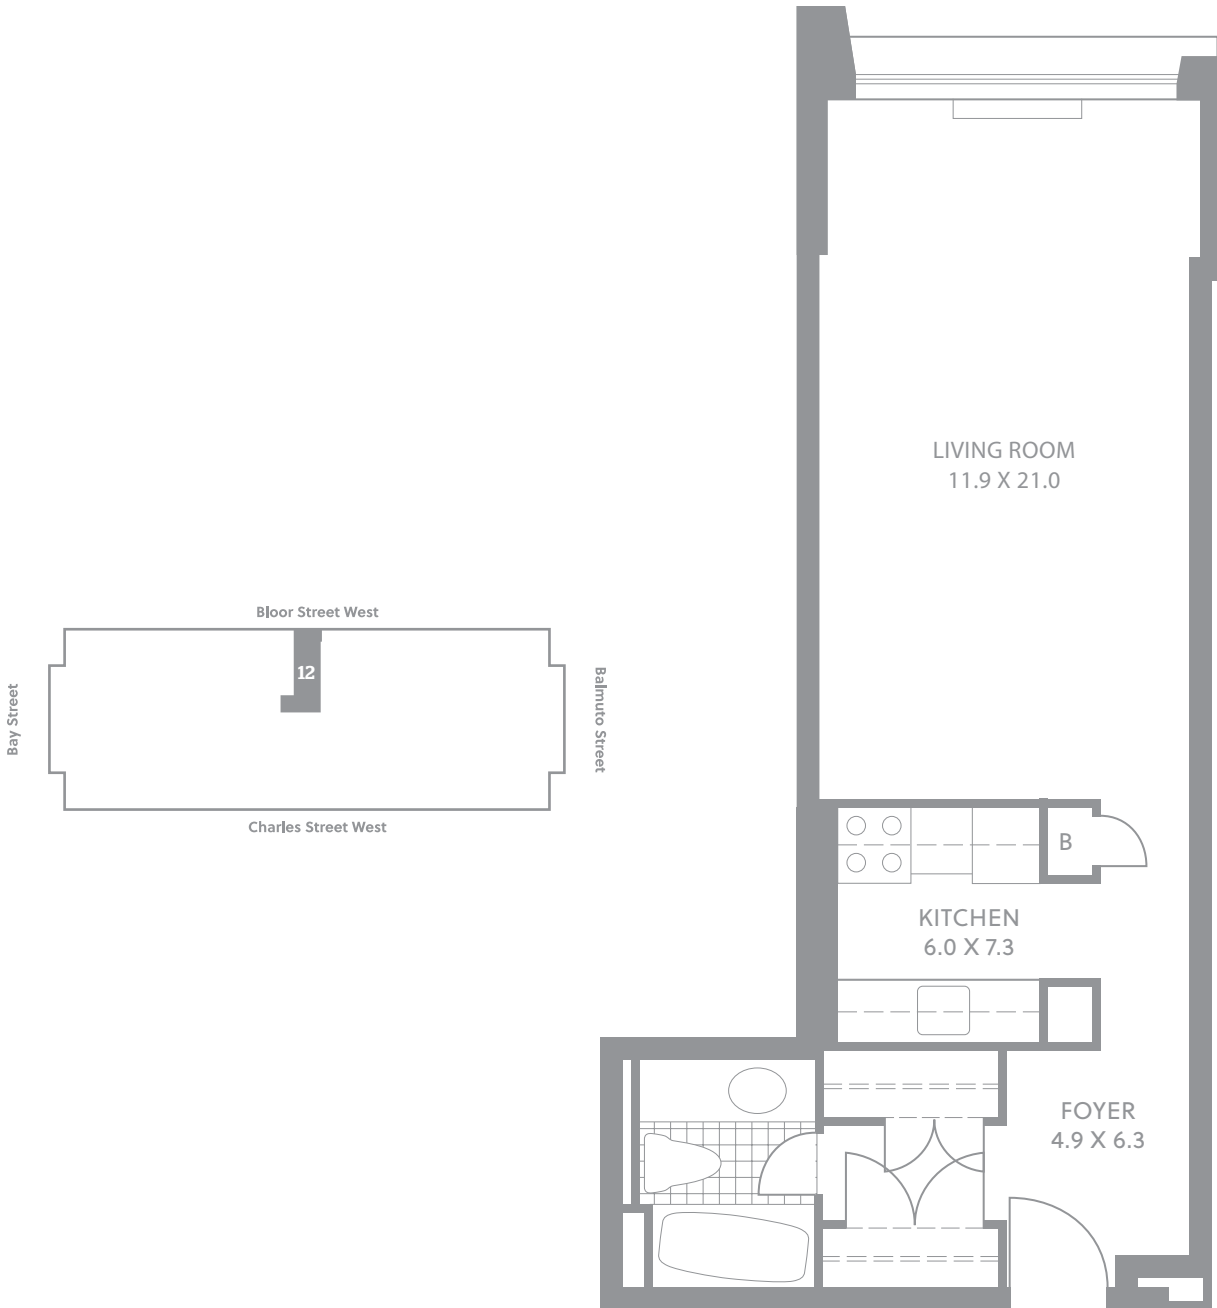

Lowrise Unit 12  
Large Studio  
471 sq. ft.

44 Charles  
West | At  
Manulife  
Centre

Dimensions, sizes, specifications, layouts and materials are approximate only and subject to change without notice. E.&O.E.