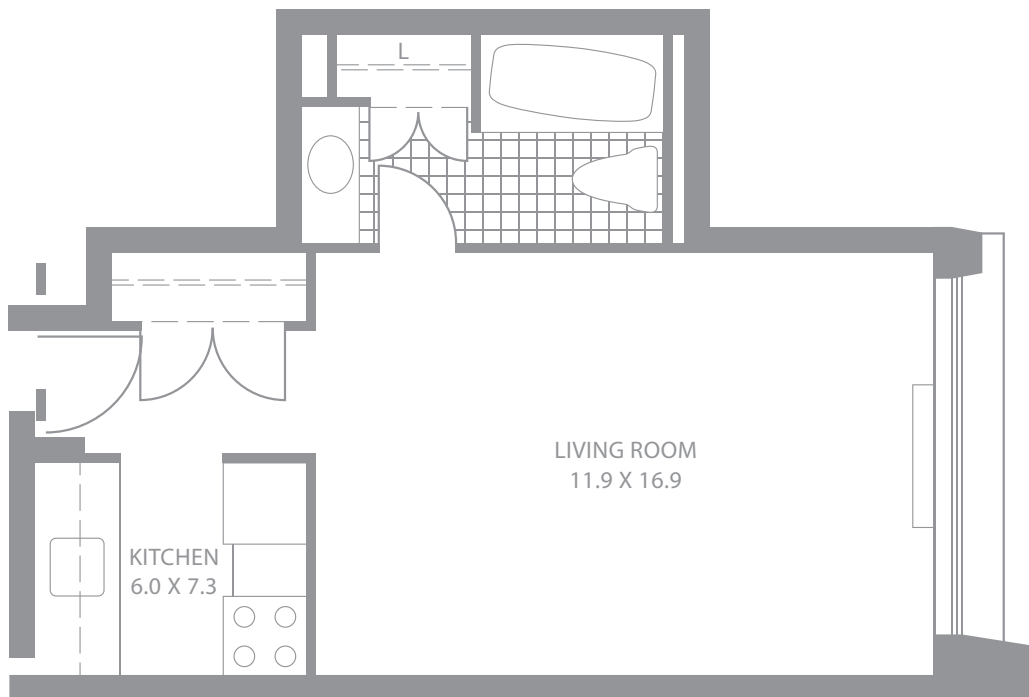

Lowrise Unit 18
Small Studio
361 sq. ft.

44 Charles
West | At
Manulife
Centre

Dimensions, sizes, specifications, layouts and materials are approximate only and subject to change without notice. E.&O.E.

rent44charles.ca